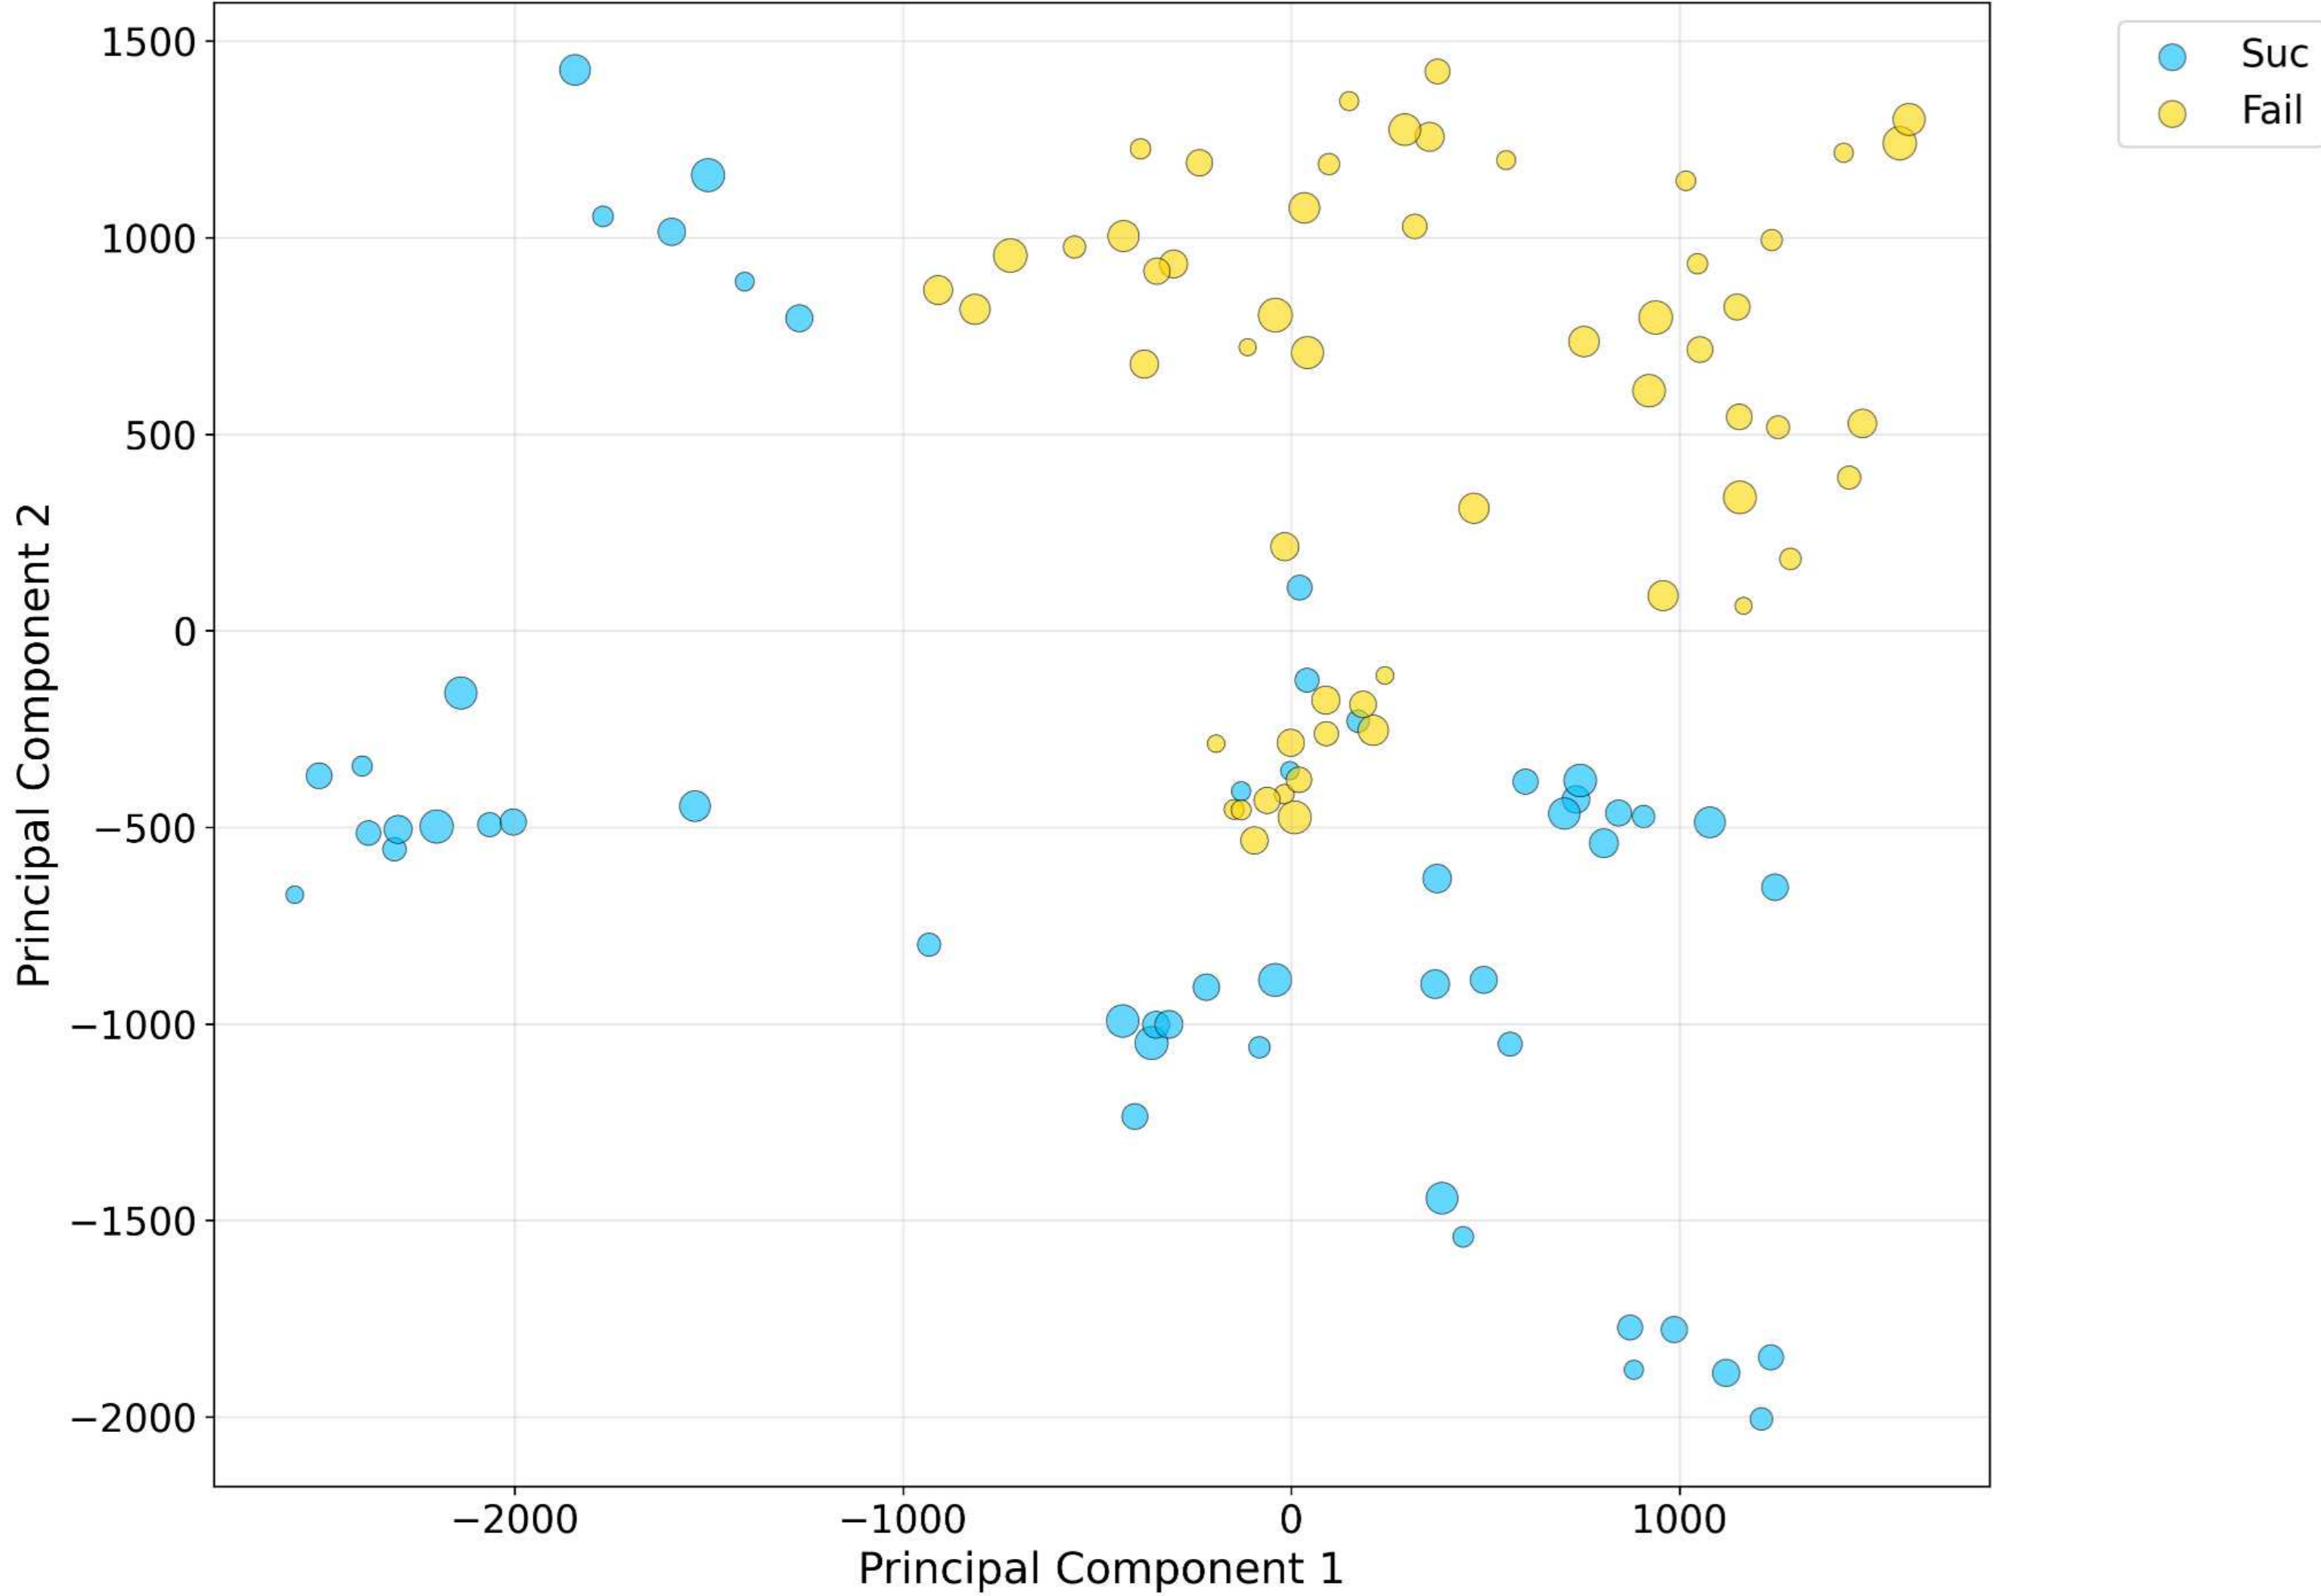

PCA Bubble Visualization of ddim=1 Data Across Tasks

PCA Visualization of ddim=1 Data Across Tasks